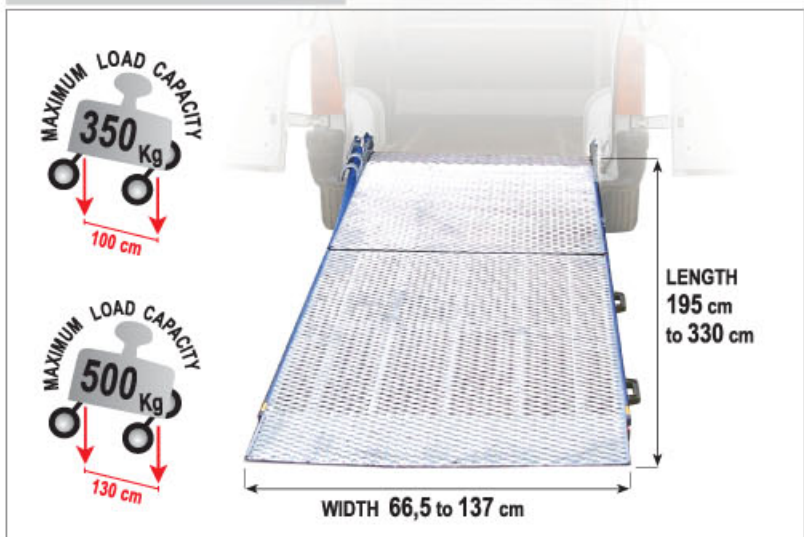

## PC-R ME-R SERIES

The PC-R and ME-R Series are suitable for loading goods with large, tyred wheels. They have an expanded metal surface to allow easy cleaning and are hot-galvanised to increase their lifespan. The PC-R and ME-R ramps are equipped with self-positioning feet to make opening easier. They are available with a horizontal swivel option (PC-R) in addition to the standard vertical opening (ME-R).

THE LOADING PLATFORM IS MADE FROM EXPANDED METAL MESH

### DIMENSIONS & LOAD CAPACITY