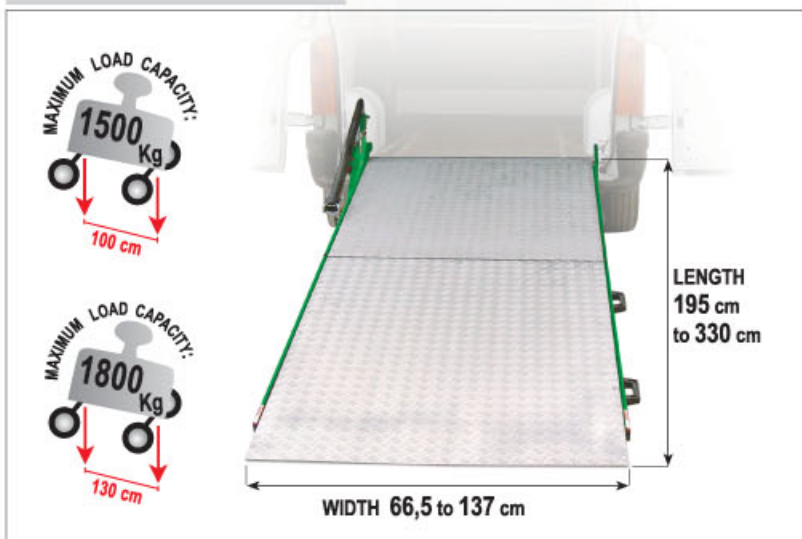

The ME Fixed are equipped with self-positioning feet and the larger versions are available with an additional "wheel kit" (see page 7) to make the lifting and lowering of the ramp even easier. The platform is made from shot-blasted anti-slip aluminium to give excellent grip during loading.

CLOSED POSITION

OPENED POSITION

DIMENSIONS & LOAD CAPACITY

USES