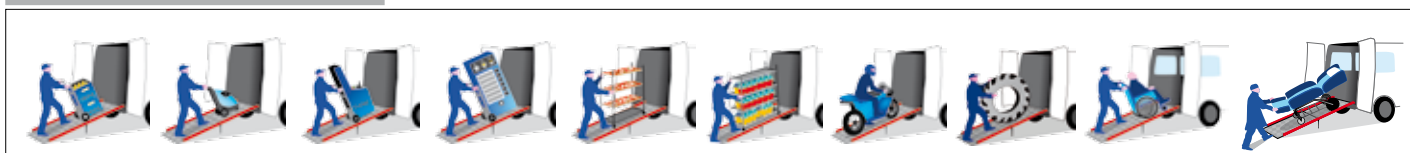

WM LIGHT PLUS

The WM Light Plus loading ramp is constructed from reinforced aluminium making it lightweight and very easy to use due to its spring assisted system. The built in swivel feature allows the ramp to pivot externally at 90 degrees giving the operator full access to the rear of the vehicle when required. The WM Light Plus is available in widths from 40 cm to 120 cm; and a range of lengths between 150 cm and 325cm. Loading capacities of 600 kg are available for ramps with widths from 40 cm to 95 cm. Ramp widths from 100 cm to 120 cm have a loading capacity of 400 Kg. An internal swivel kit is available as an option, but must be requested on order. The anti-slip surface provides a safe loading platform with raised lateral anti-fall edges increasing load safety. Movable contact flaps situated at the top and bottom of the ramp provide a smooth transition on to the ramp and in to the vehicle.

DIMENSIONS & LOAD CAPACITY

USES